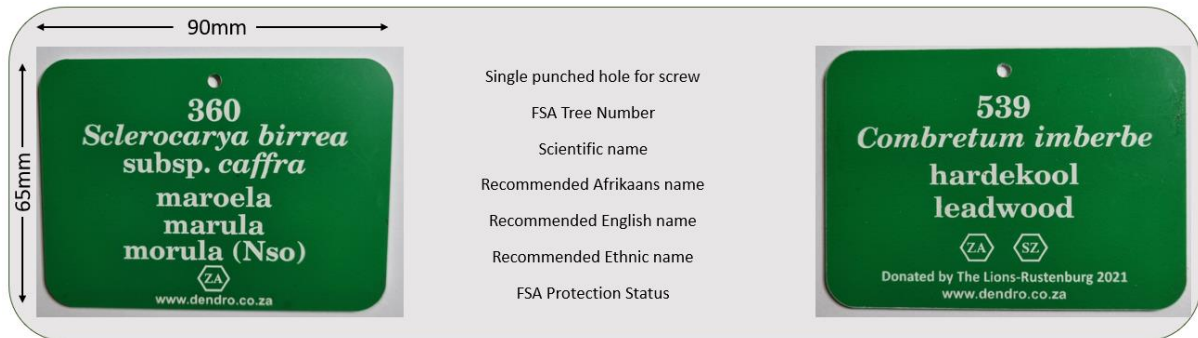

2. Tags for indigenous trees / shrubs / other indigenous plants / Plaatjies vir inheemse bome-, -struik en ander inheemse plante